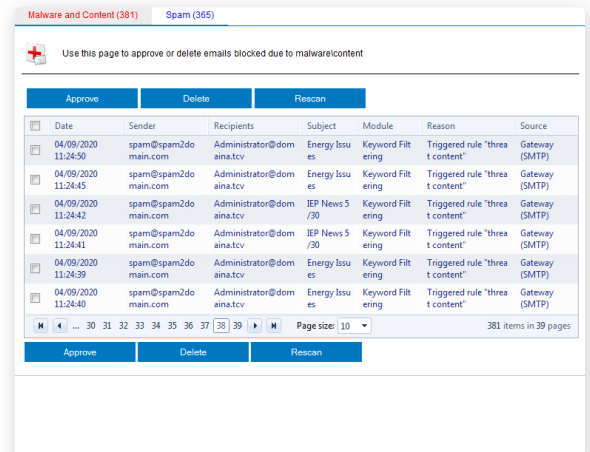

Anti-virus & malware protection to secure your traffic

- Why trust email security to one antivirus engine when you can have the combined power of four. GFI MailEssentials can engage the power of leading brands including BitDefender, Avira, Kaspersky, and Cyren
- Each engine features its own heuristics and detection methods. You gain maximum protection for your email environment to block email-borne viruses and other malware more effectively
- Block spoofed emails, stop emails from blacklisted DNSs or those that link to known problem URLs or phishing sites, remove non-RFC compliant emails, detect emails from forged senders and more techniques to slash the spam waste.